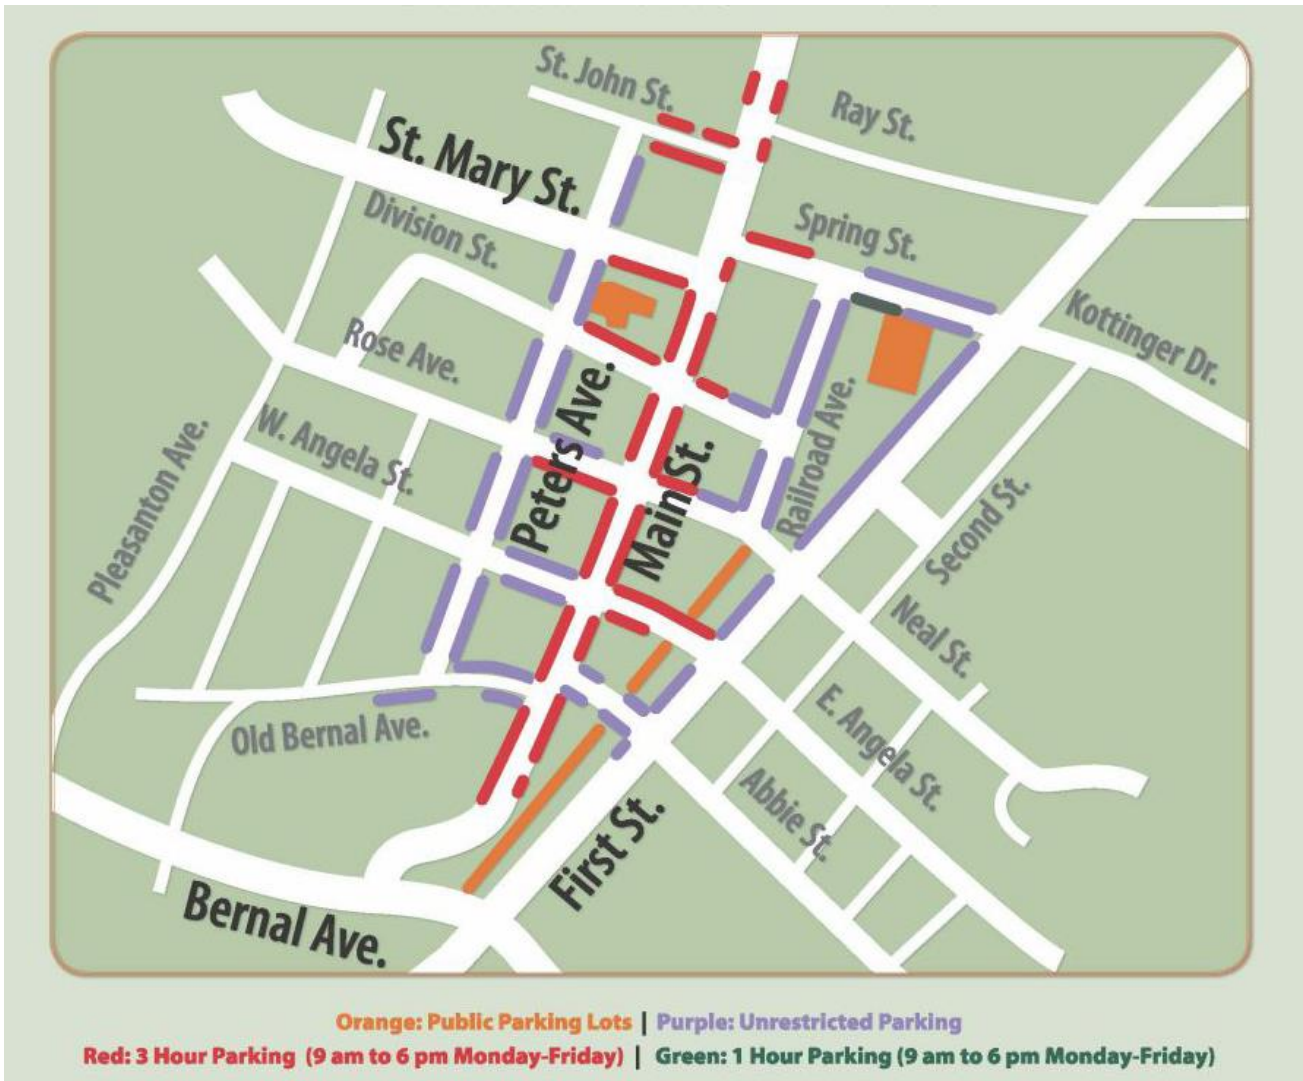

Plein Air Event Sept. 17 & 18, 2022

PAINT PLEASANTON

PARKING LOCATIONS

Suggested Locations for Long Term Parking in Orange ABOVE

- St. Mary Street at that the Railroad Tracks
Enter From Division Street
- The Firehouse Art Center at: 4444 Railroad Ave.
May enter the parking area from Spring Street
- The Old Santa Fe Railroad Corridor